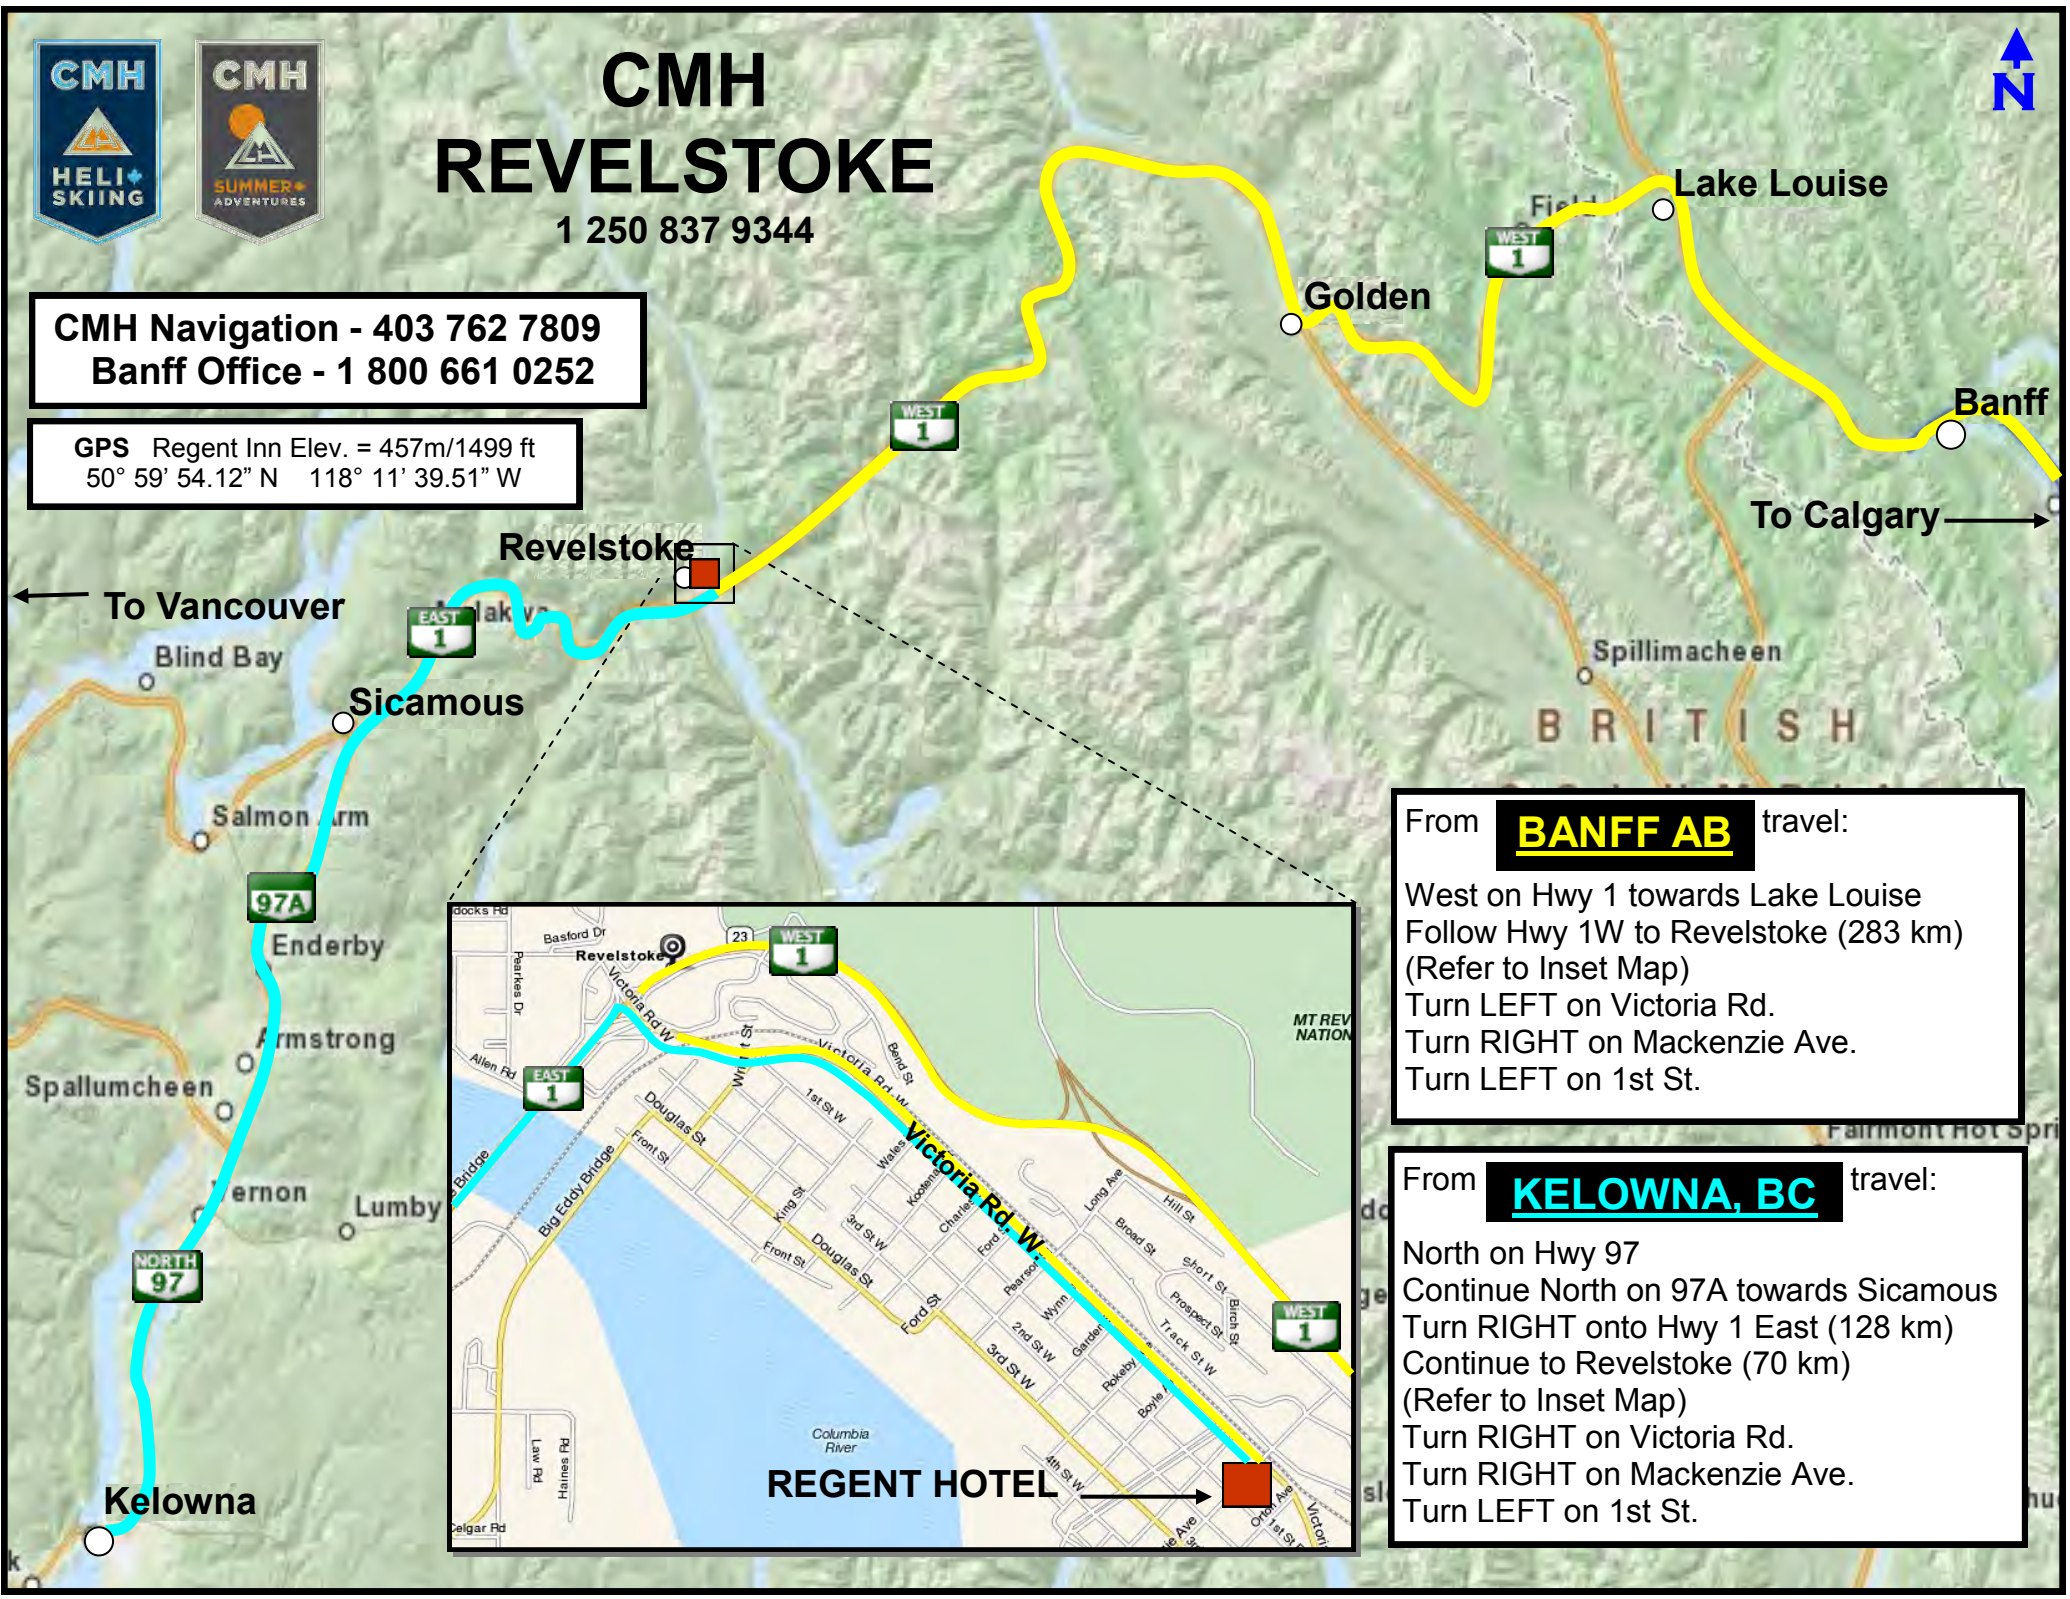

CMH REVELSTOKE

1 250 837 9344

CMH Navigation - 403 762 7809
Banff Office - 1 800 661 0252

GPS Regent Inn Elev. = 457m/1499 ft
50° 59' 54.12" N 118° 11' 39.51" W

From **BANFF AB** travel:
West on Hwy 1 towards Lake Louise
Follow Hwy 1W to Revelstoke (283 km)
(Refer to Inset Map)
Turn LEFT on Victoria Rd.
Turn RIGHT on Mackenzie Ave.
Turn LEFT on 1st St.

From **KELOWNA, BC** travel:
North on Hwy 97
Continue North on 97A towards Sicamous
Turn RIGHT onto Hwy 1 East (128 km)
Continue to Revelstoke (70 km)
(Refer to Inset Map)
Turn RIGHT on Victoria Rd.
Turn RIGHT on Mackenzie Ave.
Turn LEFT on 1st St.

REGENT HOTEL