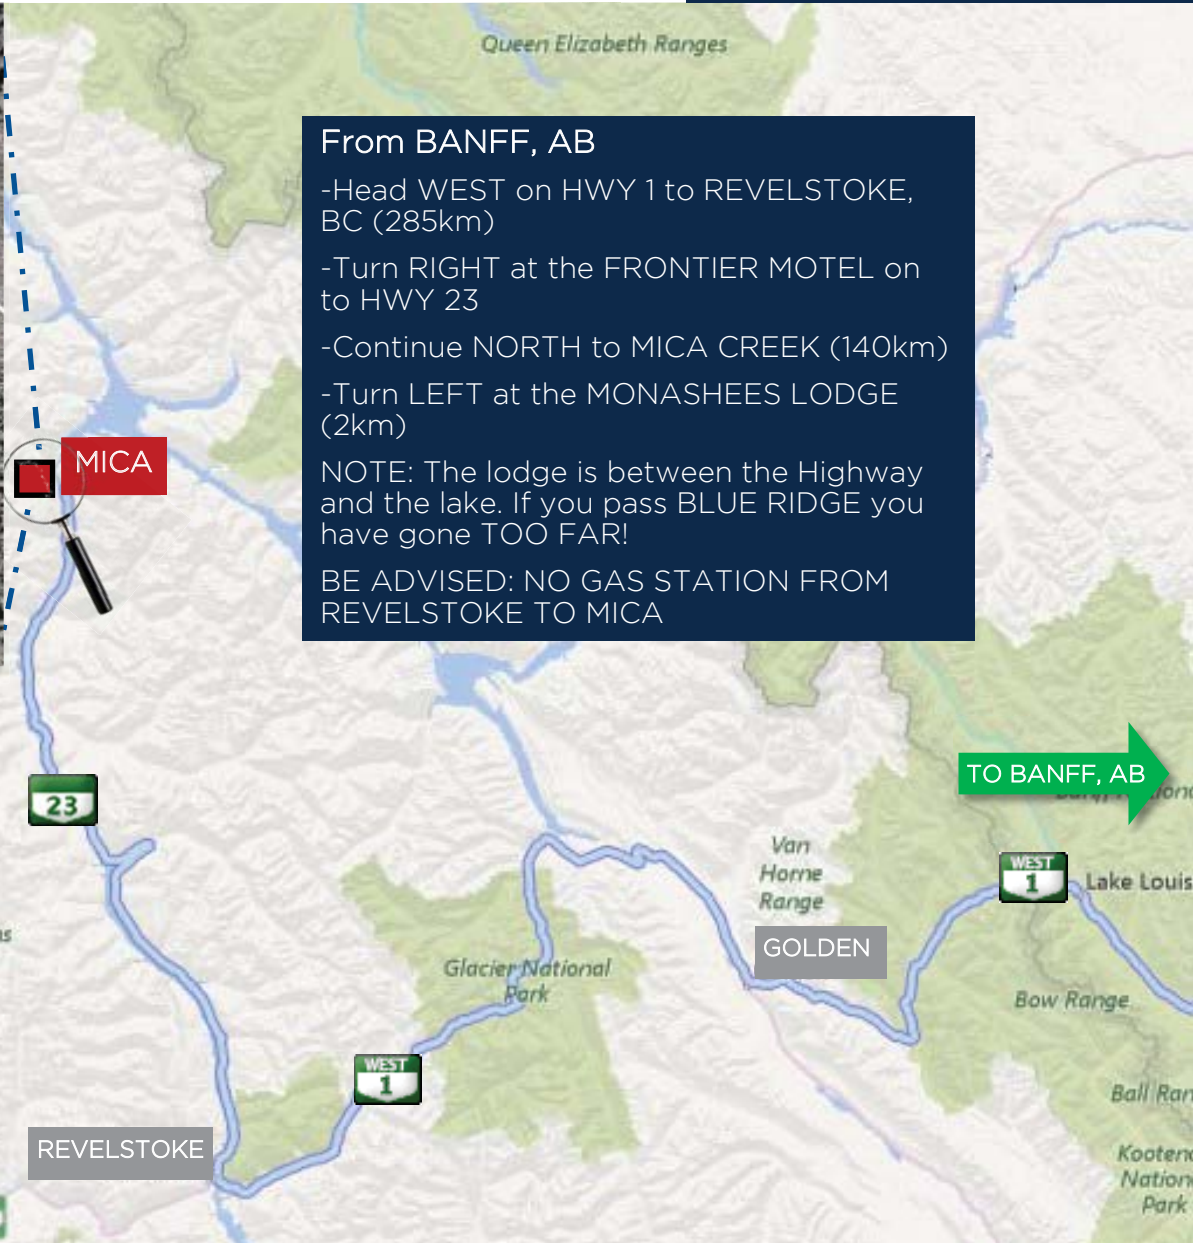

# MONASHEES

GPS Monashees Elev. = 584m/1916 ft 52° '01 09.64" N 118° 34' 24.91" W

CMH Transportation- 403 762 7809  
Banff Office - 1 800 661 0252

**From BANFF, AB**

- Head WEST on HWY 1 to REVELSTOKE, BC (285km)
- Turn RIGHT at the FRONTIER MOTEL on to HWY 23
- Continue NORTH to MICA CREEK (140km)
- Turn LEFT at the MONASHEES LODGE (2km)

NOTE: The lodge is between the Highway and the lake. If you pass BLUE RIDGE you have gone TOO FAR!

BE ADVISED: NO GAS STATION FROM REVELSTOKE TO MICA