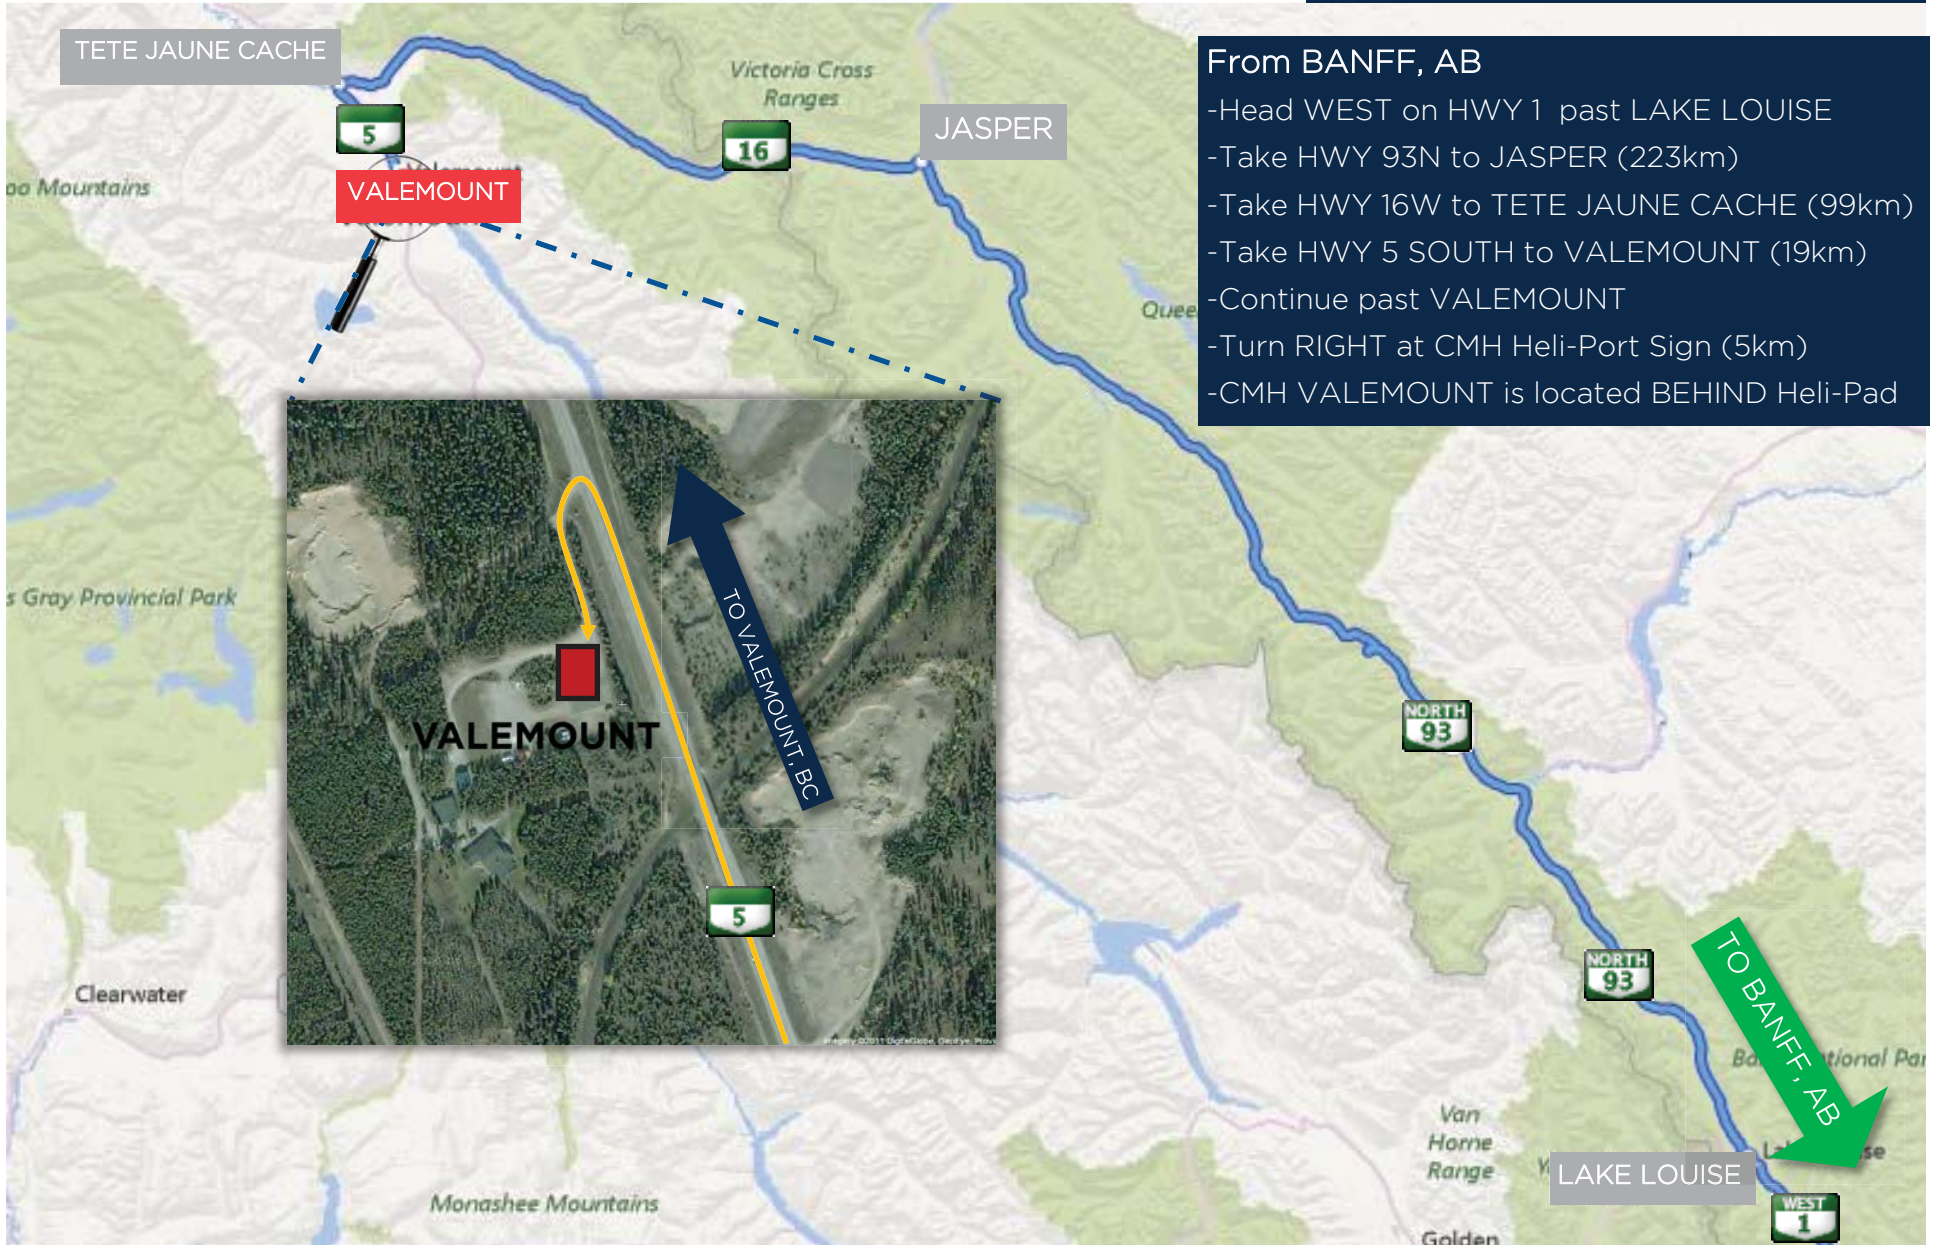

# VALEMOUNT

GPS Valemount Lodge Elev. = 787m/2582 ft 52° 49' 46.26" N 119° 16' 45.51" W

CMH Transportation- 403 762 7809  
Banff Office - 1 800 661 0252

## From BANFF, AB

- Head WEST on HWY 1 past LAKE LOUISE
- Take HWY 93N to JASPER (223km)
- Take HWY 16W to TETE JAUNE CACHE (99km)
- Take HWY 5 SOUTH to VALEMOUNT (19km)
- Continue past VALEMOUNT
- Turn RIGHT at CMH Heli-Port Sign (5km)
- CMH VALEMOUNT is located BEHIND Heli-Pad