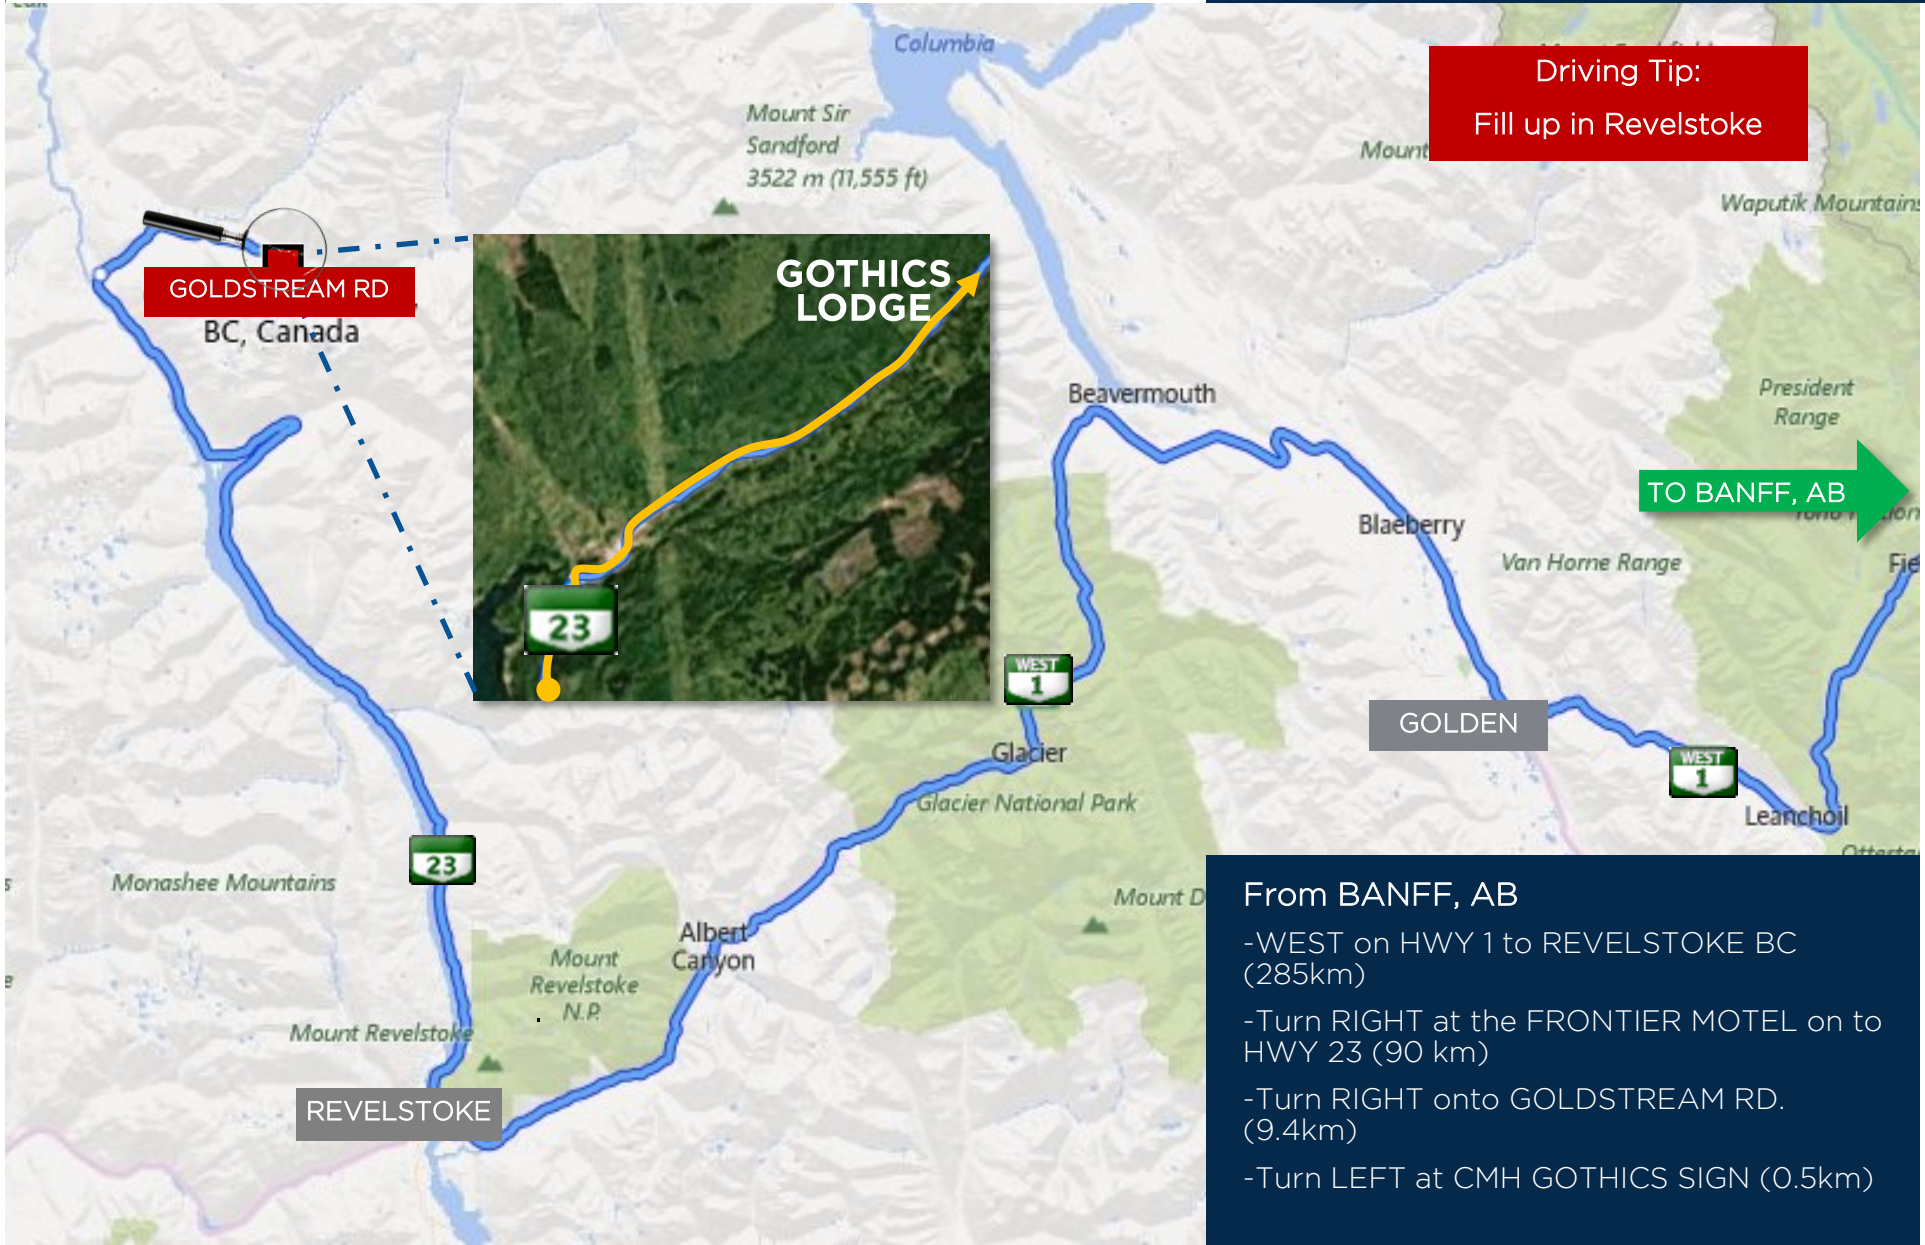

GOTHICS

GPS Gothics Lodge Elev. = 709m/2326 ft 51° 38' 07.08" N 118° 28' 13.21" W

CMH Transportation- 403 762 7809
Banff Office - 1 800 661 0252

Driving Tip:
Fill up in Revelstoke

TO BANFF, AB

From BANFF, AB
-WEST on HWY 1 to REVELSTOKE BC (285km)
-Turn RIGHT at the FRONTIER MOTEL on to HWY 23 (90 km)
-Turn RIGHT onto GOLDSTREAM RD. (9.4km)
-Turn LEFT at CMH GOTHICS SIGN (0.5km)